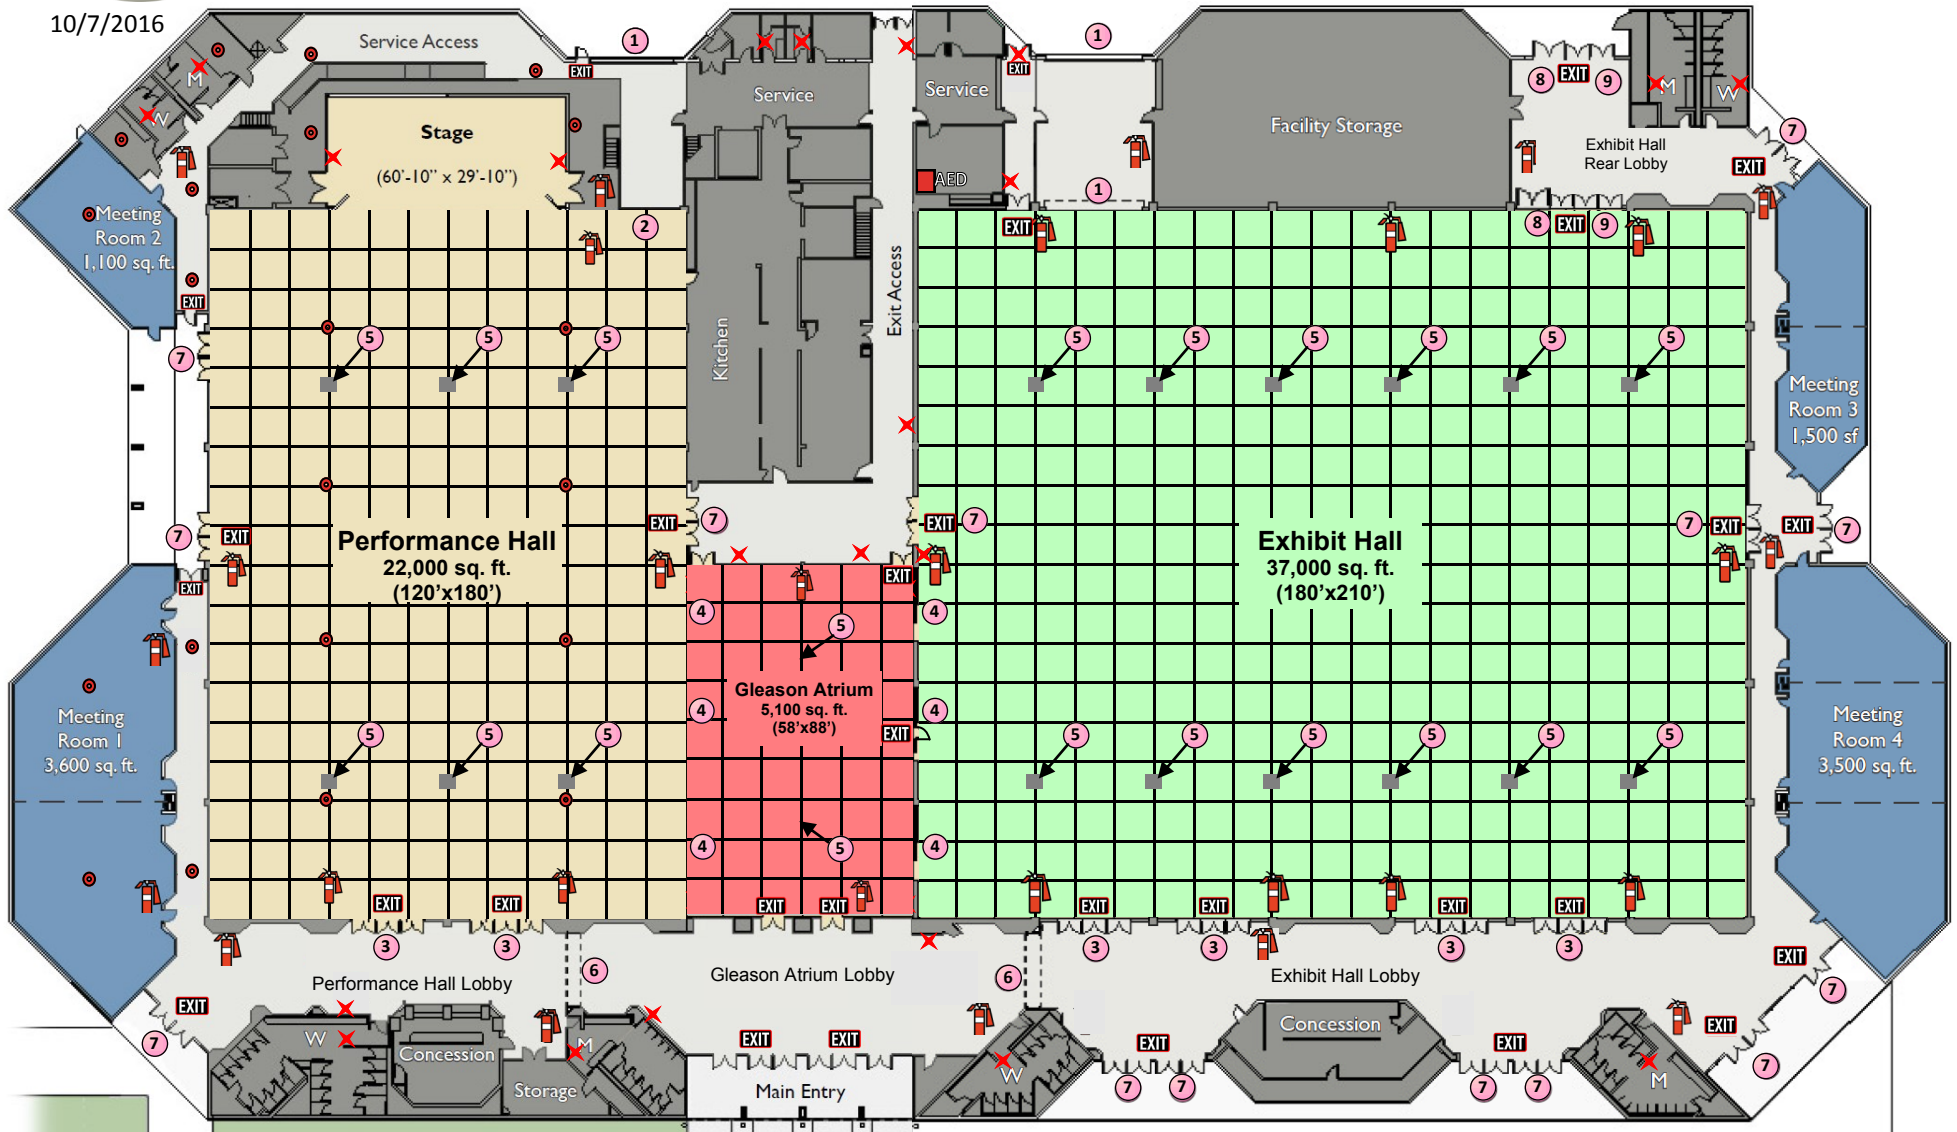

Convention Center Floor Plan

796 West 13th Avenue, Eugene, Oregon 97402

Phone: 541-682-4292 Fax: 541-682-3614

10/7/2016

- | | | | |
|--------------------------------|--------------------------------|----------------------------|-------------------|
| ① 24' x 14' coiling door | ④ 10' x 14' operable partition | ⑦ (2) 70-1/2" x 83" | Fire Extinguisher |
| ② 13' - 10" x 14' coiling door | ⑤ Utility Vaults | ⑧ 8' x 8' opening | Exit Sign |
| ③ (3) 71" x 83" openings | ⑥ Security Screen | ⑨ (2-3) 71" x 94" openings | Horn Strobe |
| | | | Voice Strobe |